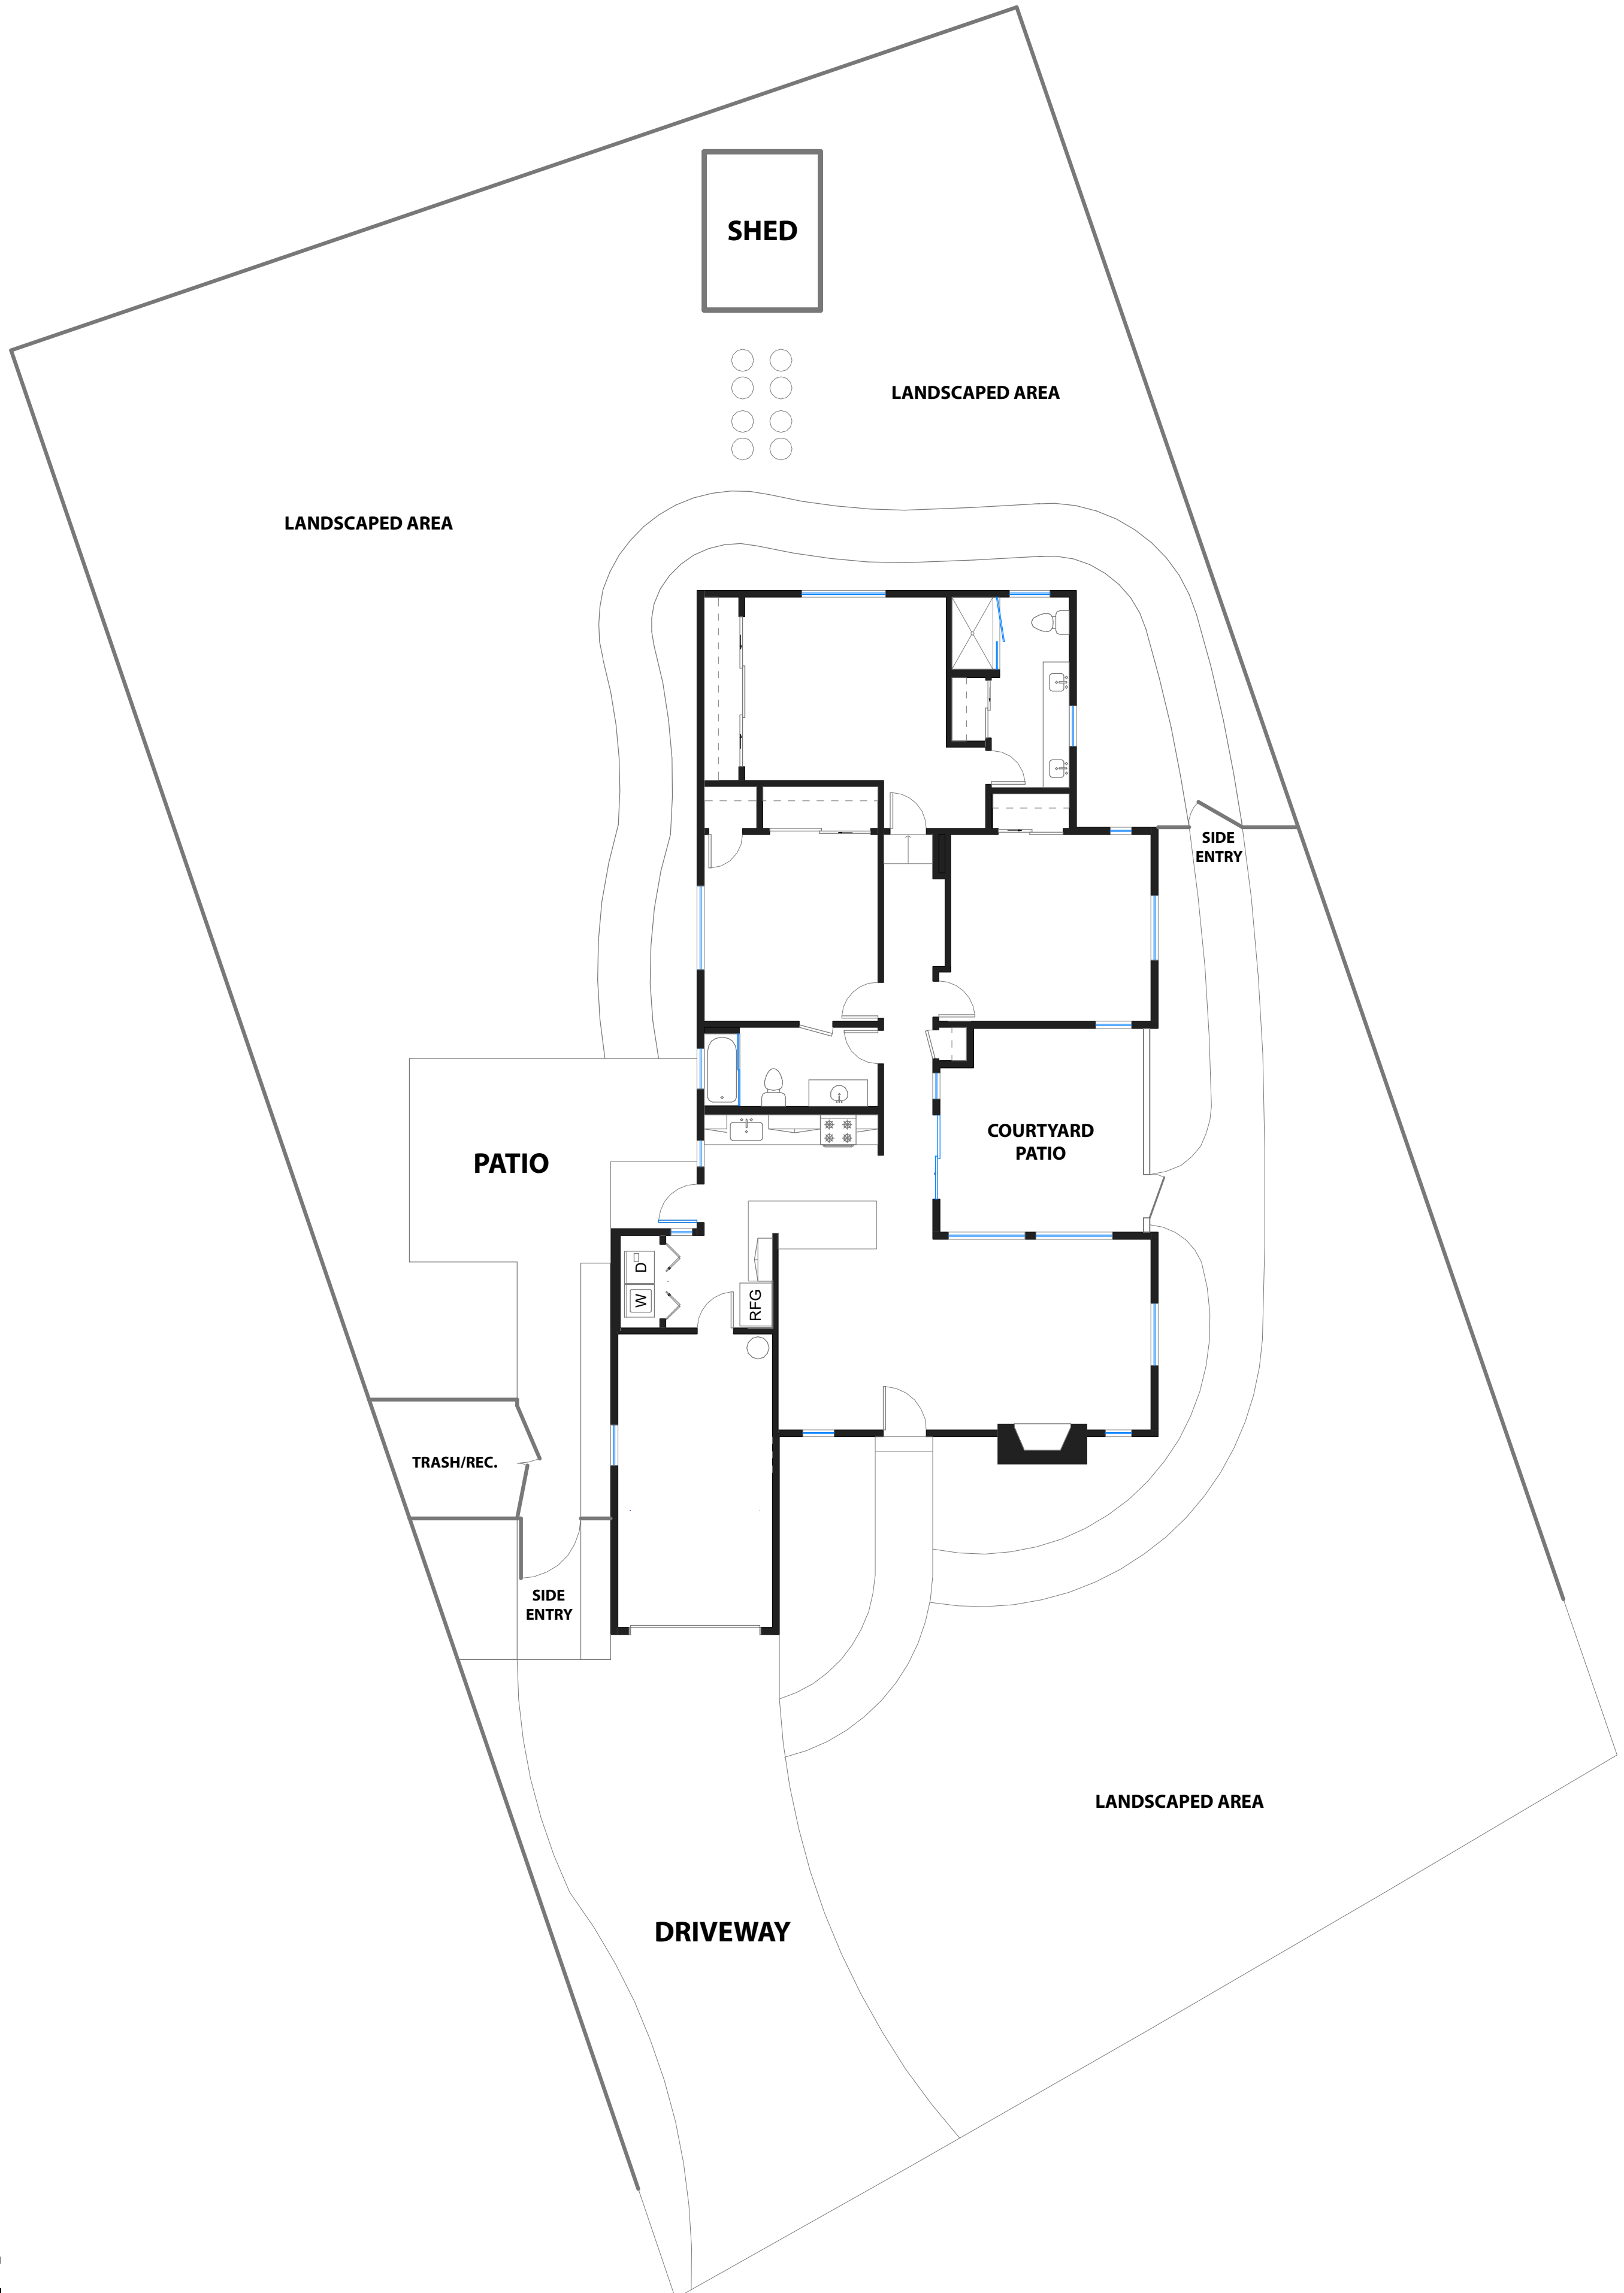

340 SAN MATEO DRIVE

MENLO PARK, CALIFORNIA

340 SAN MATEO DRIVE

MENLO PARK, CALIFORNIA

SITE

RENDERING BY OPEN HOMES PHOTOGRAPHY
ALL MEASUREMENTS ARE APPROXIMATE. WHILE DEEMED RELIABLE, NO INFORMATION ON THESE FLOOR PLANS SHOULD BE RELIED UPON WITHOUT INDEPENDENT VERIFICATION.